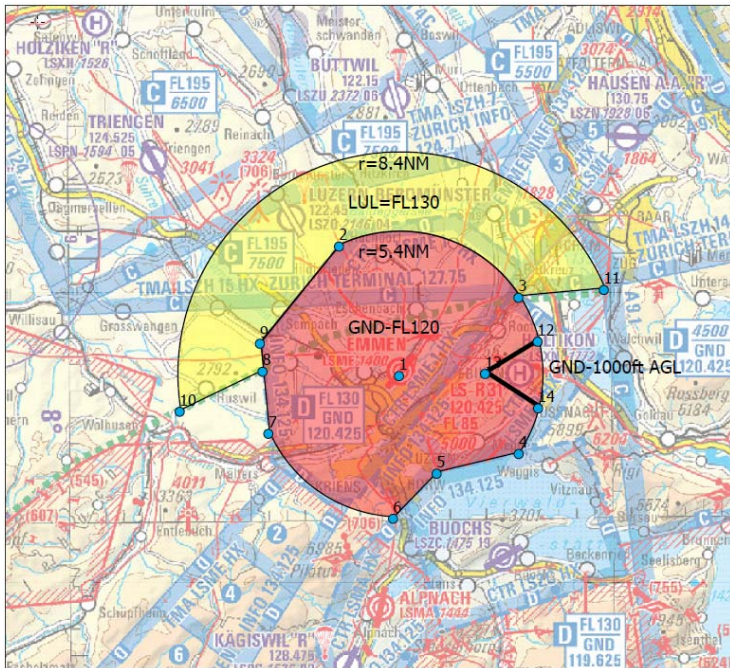

PS-Emmen ((High), shared with PC7T and F/A-18)

Dimensions without service buffer (red area)

- GND/1000ft GND – FL120
- Circle segment of 5.4NM (10km) radius, centred on N 47 05 32 / E 008 18 17 excl. CTR LSZC/LSMA

Service buffer (yellow area)

- Required buffer: 3NM/1000ft versus IFR in class C airspace
- Lowest usable level: FL130
- Radius with buffer included: 8.4NM

Planned Activity

MAY	24	FRI	1100-1200LT, 1300-1600LT
MAY	25	SAT	1015-1215LT, 1345-1515LT